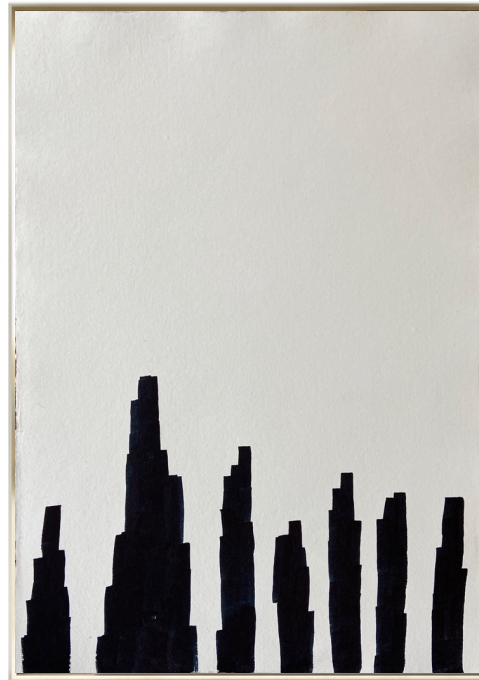

CARLSPASCUAL

CL8 ARTWORK – POWER OF MUSIC 2

100% SOUTH INDIAN COTTON RAG PAPER

ACRYLIC INK

W 11.5" H 16.5"

PRICE ON REQUEST

LONDON